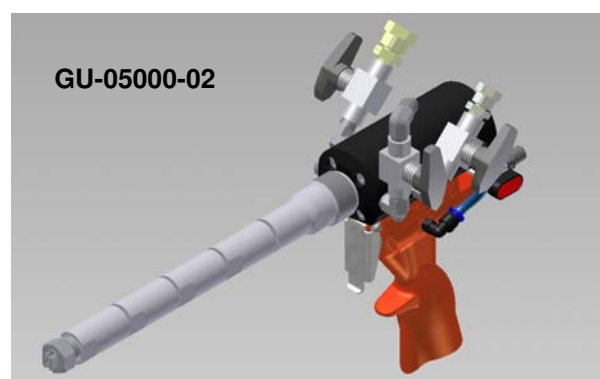

NEWS RELEASE NR.001/09

NEW GAMA SOLVENT FLUSH GUN

Dear Distributor:

We are pleased to announce officially the launch of the **new GAMA SOLVENT FLUSH Gun**

Main Features:

- ✓ Designed to apply two components of low and high viscosity (polyurethanes, epoxies and sealants)
- ✓ Suitable for low pressure injection and high pressure spraying
- ✓ External mixture with low pressure static mixer
- ✓ External mixture with high pressure static mixer
- ✓ Static mixer length: 50-500mm
- ✓ Solvent Cleaning
- ✓ TIP mechanical atomization
- ✓ External greasing of the shut-off valves
- ✓ 5:1/1:5 mixing ratio depending on the ratio of the proportioning pumps
- ✓ Product calibrator included
- ✓ Approximated gross weight: 1 Kg

Two Gun Options:

P/N GU-05000-00: Standard Solvent Flush Gun for low pressure injection

P/N GU-05000-02: High Pressure & Low Pressure Solvent Flush Gun

Please find attached EXPLODED VIEWS for both options.

GAMA SPRAY EQUIPMENT
Designed with the Customer in Mind!

NR.001/09 – DATED ON 04.02.09

NEWS RELEASE NR.001/09

Technical Specifications:

Maximum working pressure with plastic mixer:	10 Kgf/cm ² / 142 psi
Maximum working pressure with metallic mixer:	250 Kgf/cm ² / 3555 psi
Required air supply:	6-8 Kgf/cm ² / 85-114 psi
Maximum output @ 1:1 ratio:	18 Kg/min / 40 lb/min
Minimum output @ 1:1 ratio:	1 Kg/min / 2.2 lb/min
Approximate air consumption @ 6 bar (50 cycles/min):	10 liters/min