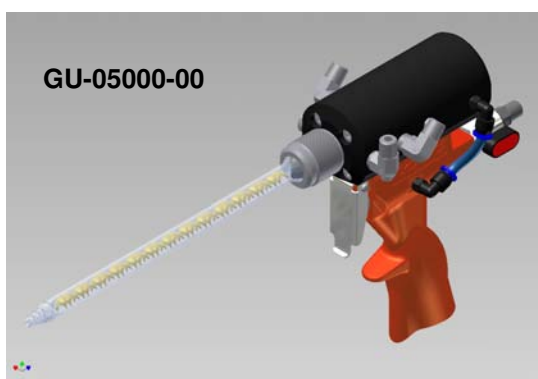

NEWS RELEASE NR.001/09

NEW GAMA SOLVENT FLUSH GUN

Dear Distributor:

We are pleased to announce officially the launch of the **new GAMA SOLVENT FLUSH Gun**

Main Features:

- ✓ Designed to apply two components of low and high viscosity (polyurethanes, epoxies and sealants)
- ✓ Suitable for low pressure injection and high pressure spraying
- ✓ External mixture with low pressure static mixer
- ✓ External mixture with high pressure static mixer
- ✓ Static mixer length: 50-500mm
- ✓ Solvent Cleaning
- ✓ TIP mechanical atomization
- ✓ External greasing of the shut-off valves
- ✓ 5:1/1:5 mixing ratio depending on the ratio of the proportioning pumps
- ✓ Product calibrator included
- ✓ Approximated gross weight: 1 Kg

Two Gun Options:

P/N GU-05000-00: Standard Solvent Flush Gun for low pressure injection

P/N GU-05000-02: High Pressure & Low Pressure Solvent Flush Gun

Please find attached EXPLODED VIEWS for both options.

GAMA SPRAY EQUIPMENT
Designed with the Customer in Mind!

NR.001/09 – DATED ON 04.02.09

NEWS RELEASE NR.001/09

Technical Specifications:

Maximum working pressure with plastic mixer:	10 Kgf/cm ² / 142 psi
Maximum working pressure with metallic mixer:	250 Kgf/cm ² / 3555 psi
Required air supply:	6-8 Kgf/cm ² / 85-114 psi
Maximum output @ 1:1 ratio:	18 Kg/min / 40 lb/min
Minimum output @ 1:1 ratio:	1 Kg/min / 2.2 lb/min
Approximate air consumption @ 6 bar (50 cycles/min):	10 liters/min